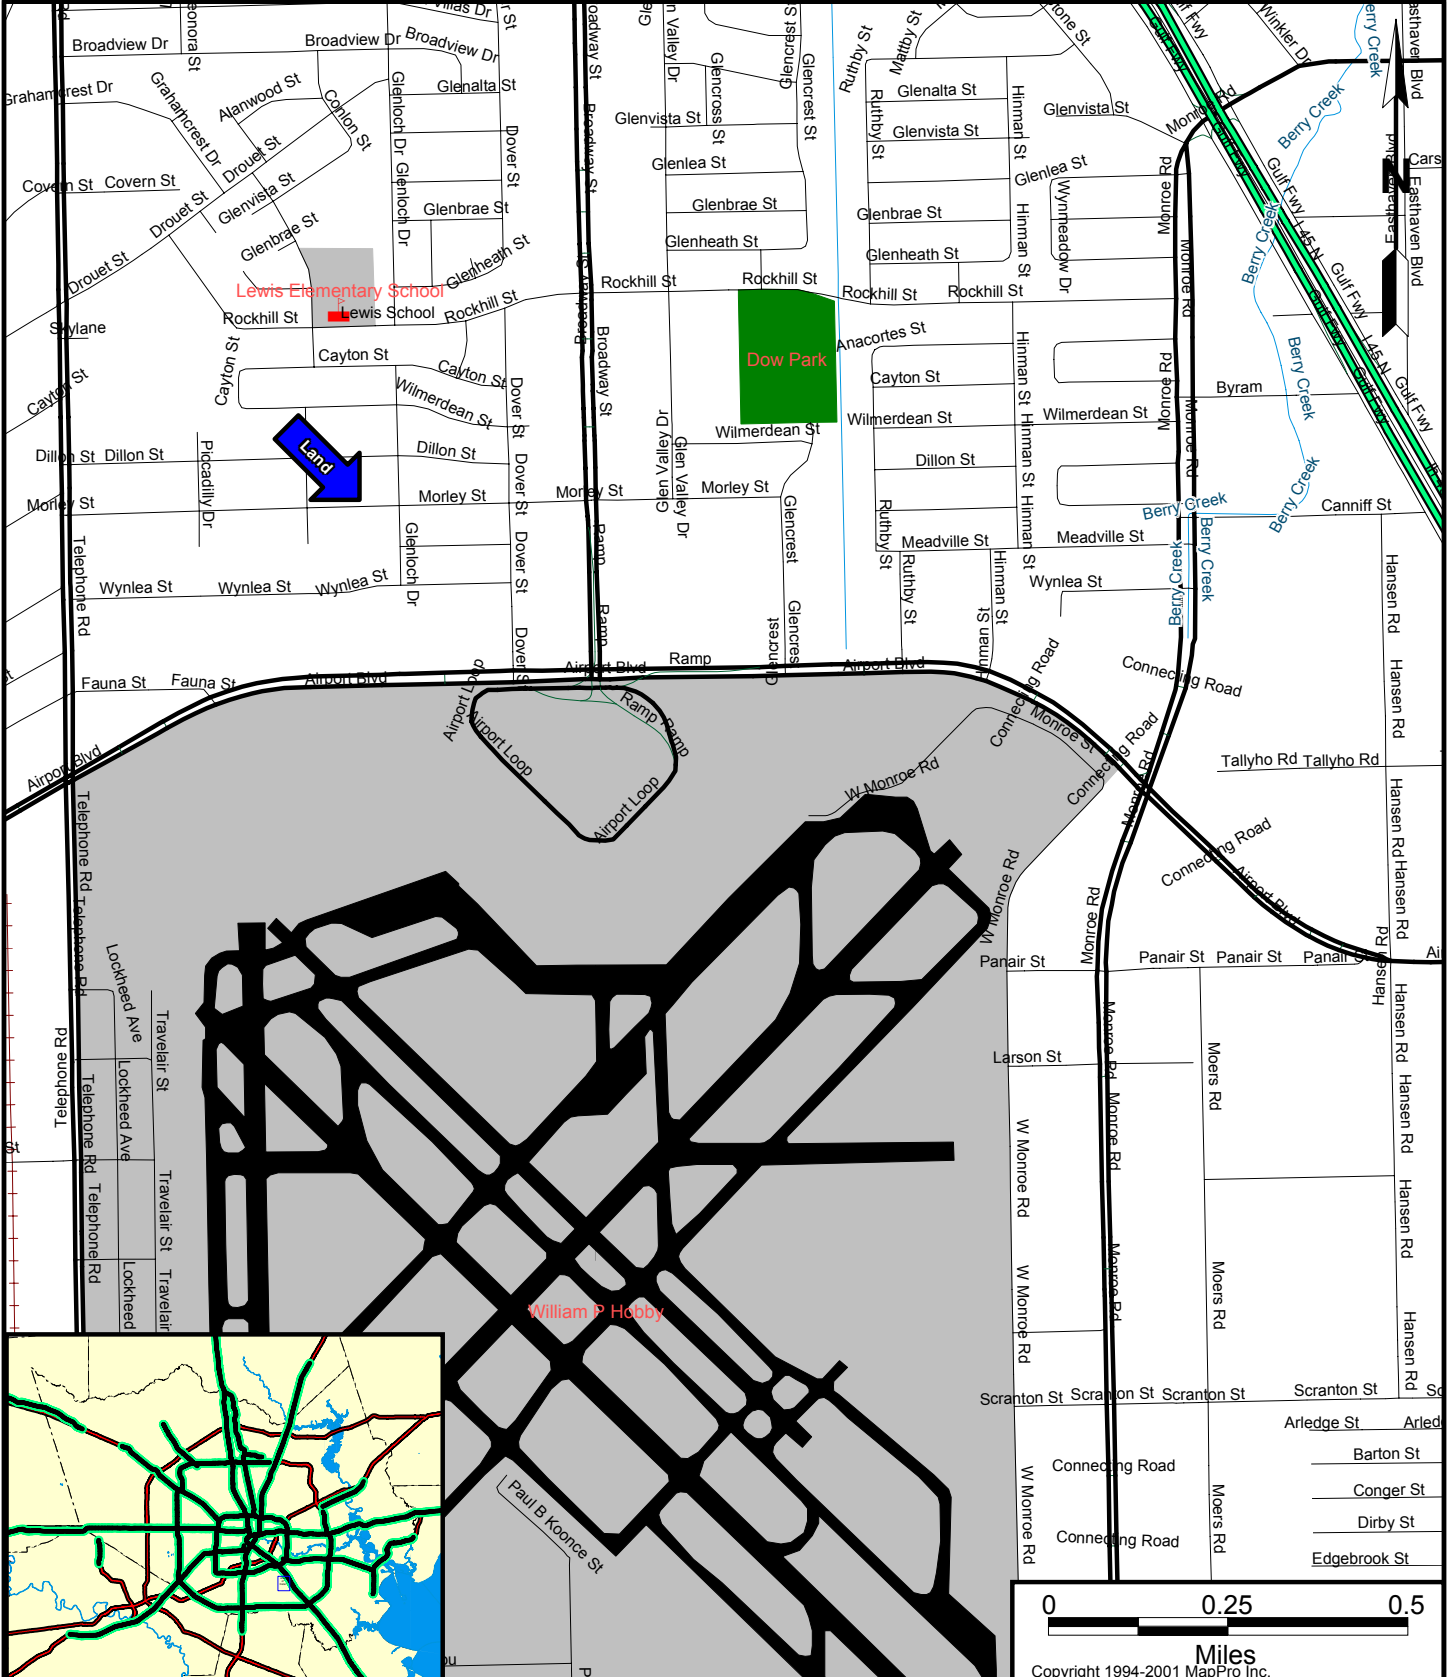

LOCATION MAP

Description: Proposed Site for Restaurant

Land Address: Proposed Site, Houston, TX 77061

Prepared by: MapPro, Inc., 3033 Chimney Rock, Ste. 580, Houston, TX 77056

CAUTION:

The location of property arrows shown on this map are approximate only. Inaccuracies may exist on map such as missing, incorrectly drawn, or incorrectly addressed streets. Please report any such inaccuracy to MapPro, Inc. so that appropriate corrections can be made.