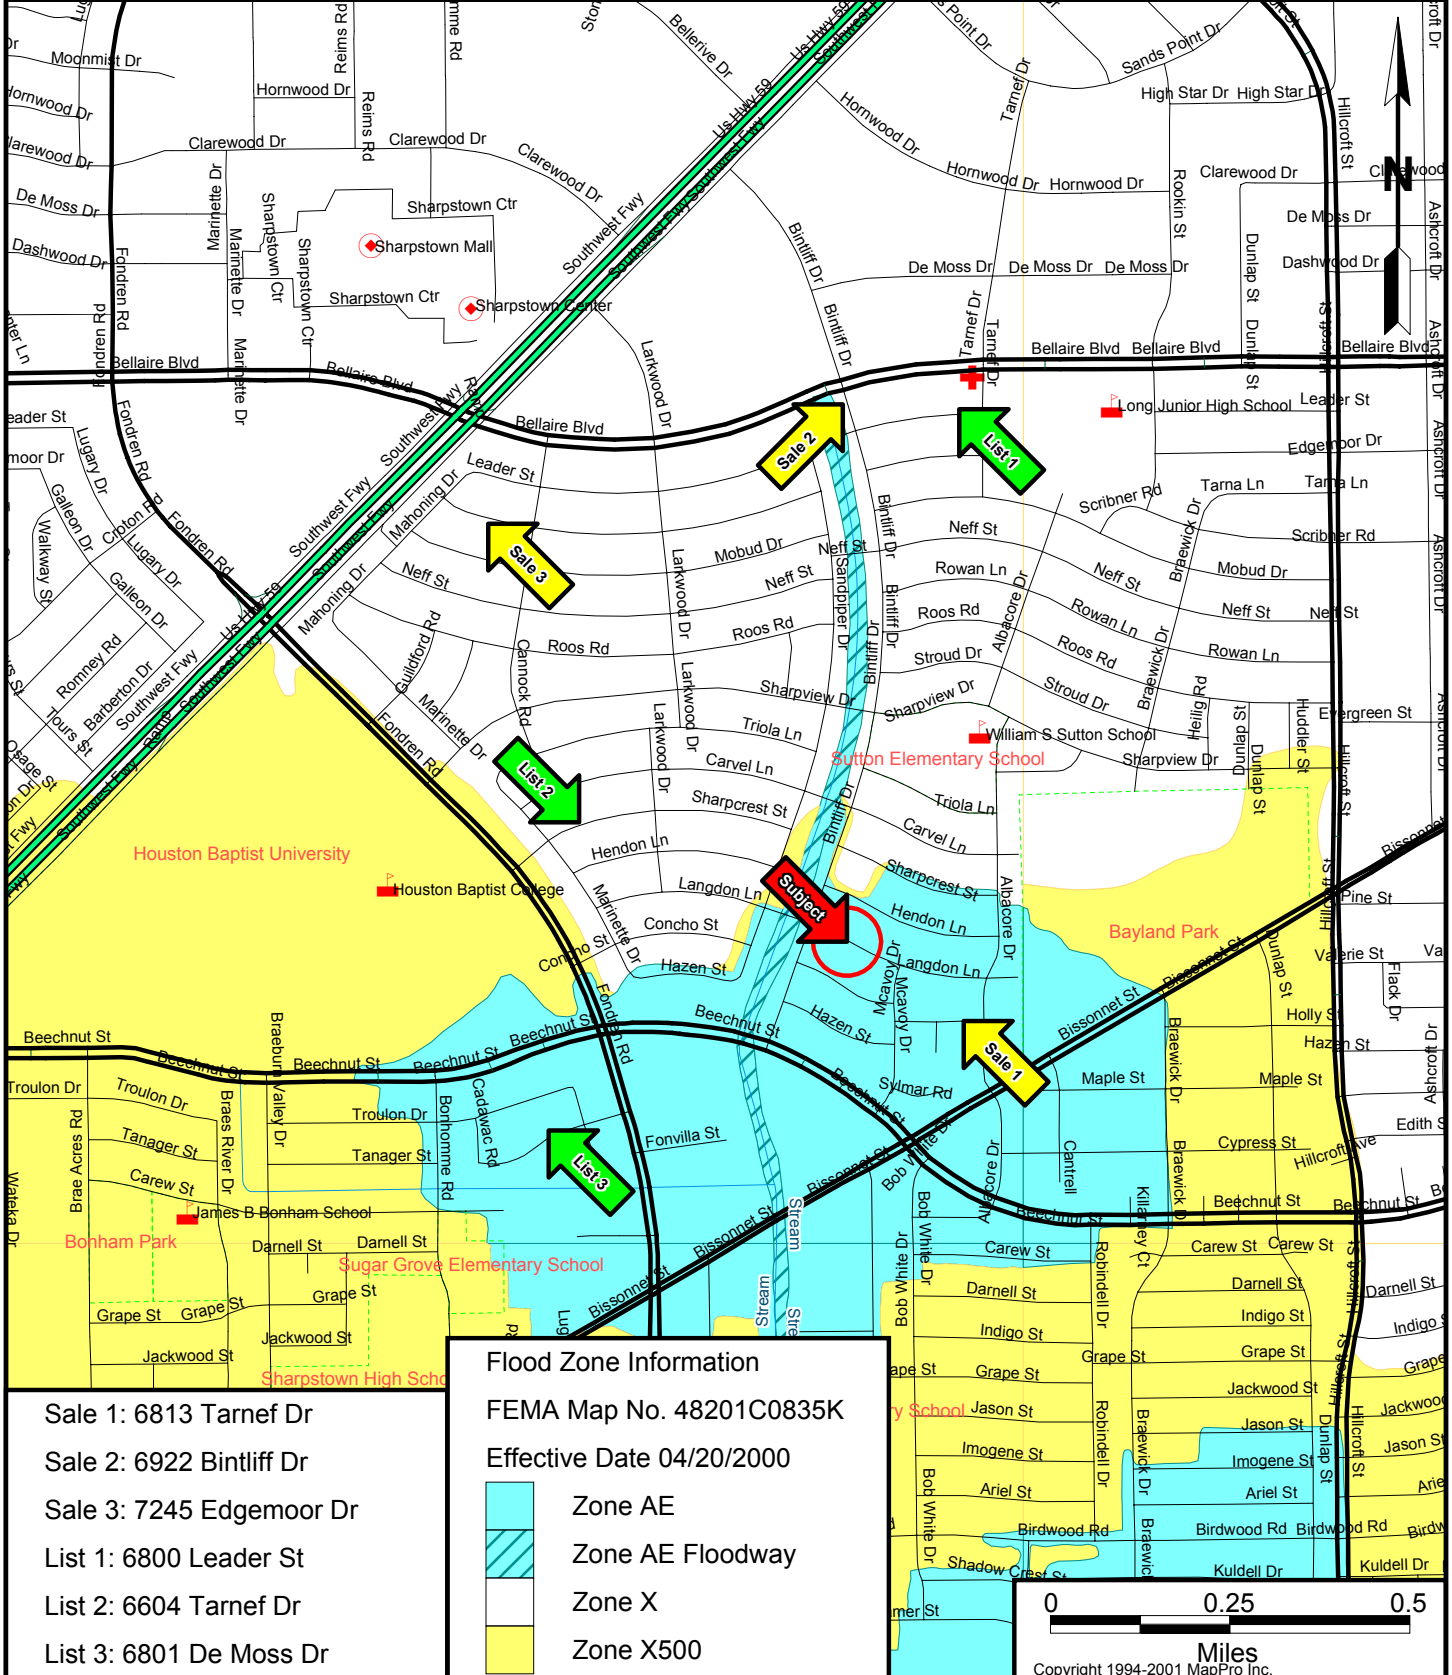

FLOOD MAP

Borrower or Owner: John Smith

Subject Address: 6700 Bellaire Blvd

City: Houston

County: Harris

State: TX

Zip Code: 77074

Lender or Client: ABC Mortgage Co.

Prepared by: MapPro, Inc.

Flood Zone Information

FEMA Map No. 48201C0835K

Effective Date 04/20/2000

-  Zone AE
-  Zone AE Floodway
-  Zone X
-  Zone X500

- Sale 1: 6813 Tarnef Dr
- Sale 2: 6922 Bintliff Dr
- Sale 3: 7245 Edgemoor Dr
- List 1: 6800 Leader St
- List 2: 6604 Tarnef Dr
- List 3: 6801 De Moss Dr

Miles
Copyright 1994-2001 MapPro, Inc.

CAUTION:

The location of flood hazard areas shown on this map are approximate only. Flood hazard boundaries may change from time to time. A property in the general vicinity of a flood hazard area should be evaluated by a civil engineer or other appropriate specialist prior to purchase or investment.